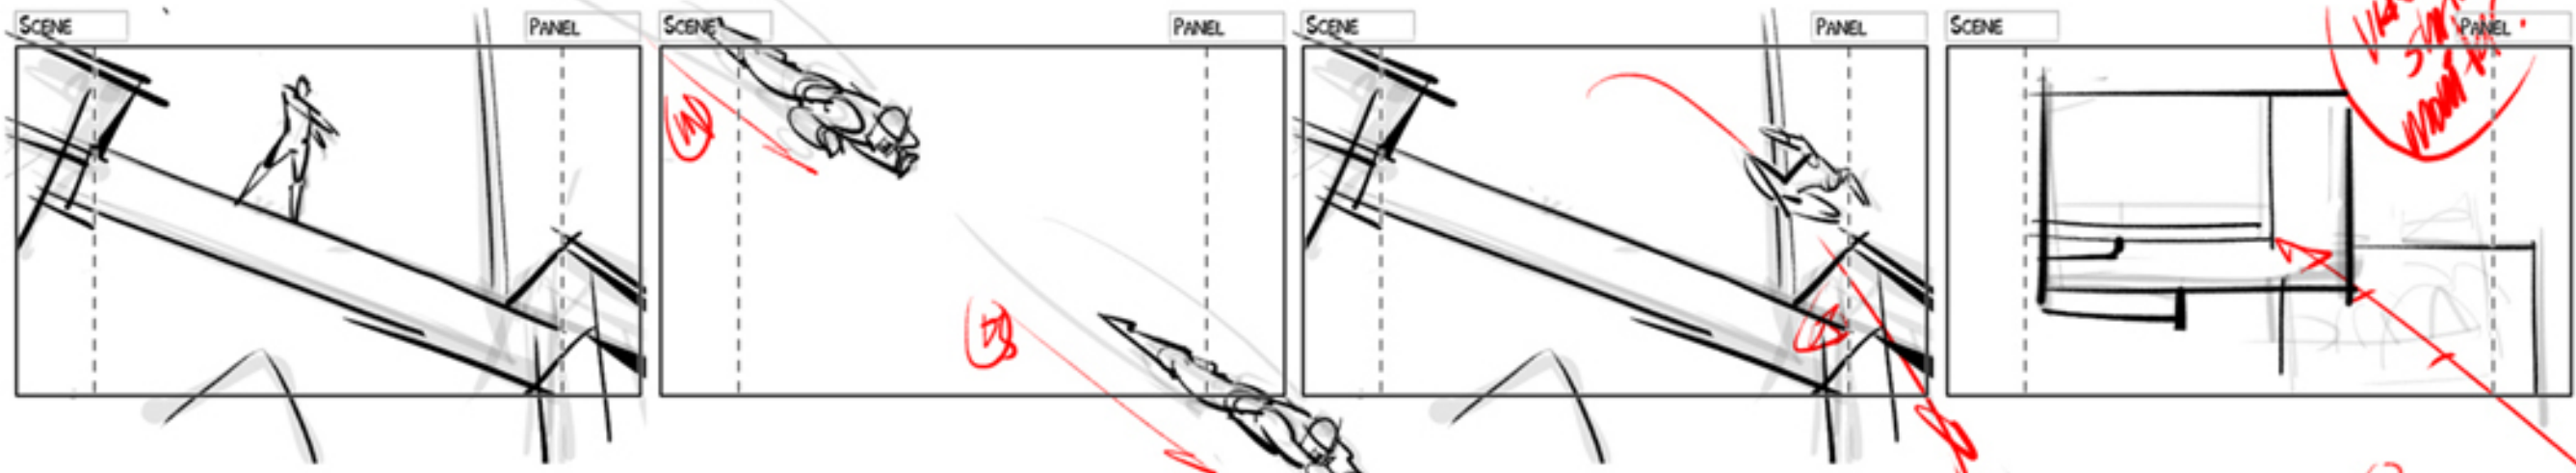

VIDEO FILTER!

~

Video starts in
Panel 4

zoom out monitor!

CUT TO SW- NO?

13 !!! jump him
same way!

CUT TO BLACK!

← FADE IN! SLIDE ELEMENTS