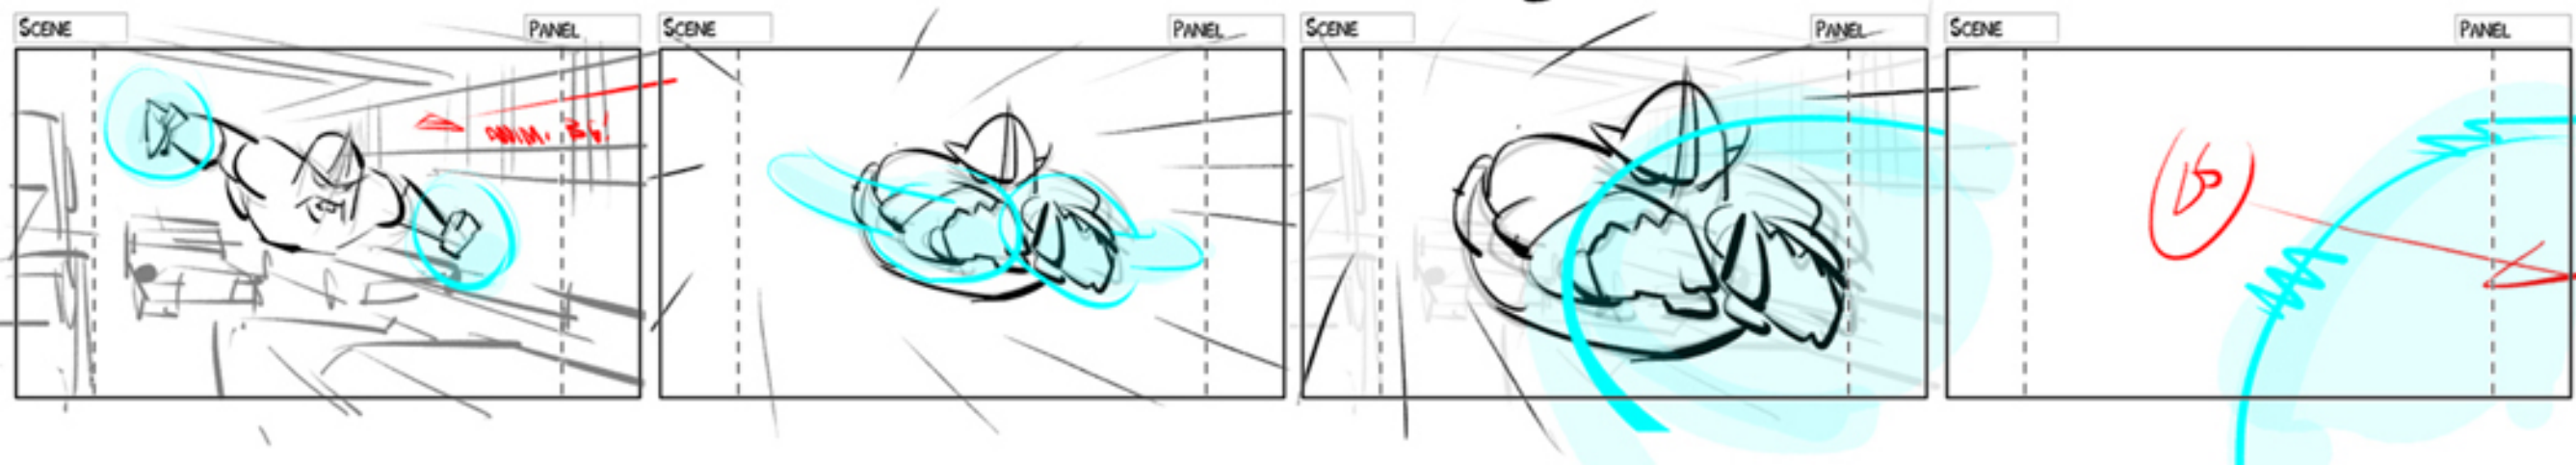

VIDEO FILTER!

~

Video starts in
Panel 4

zoom out monitor!

CUT TO SW- NO?

13 !!! jump him
same way!

CUT TO BLACK!

← FADE IN! SLIDE ELEMENTS

 **FAD OUT!**