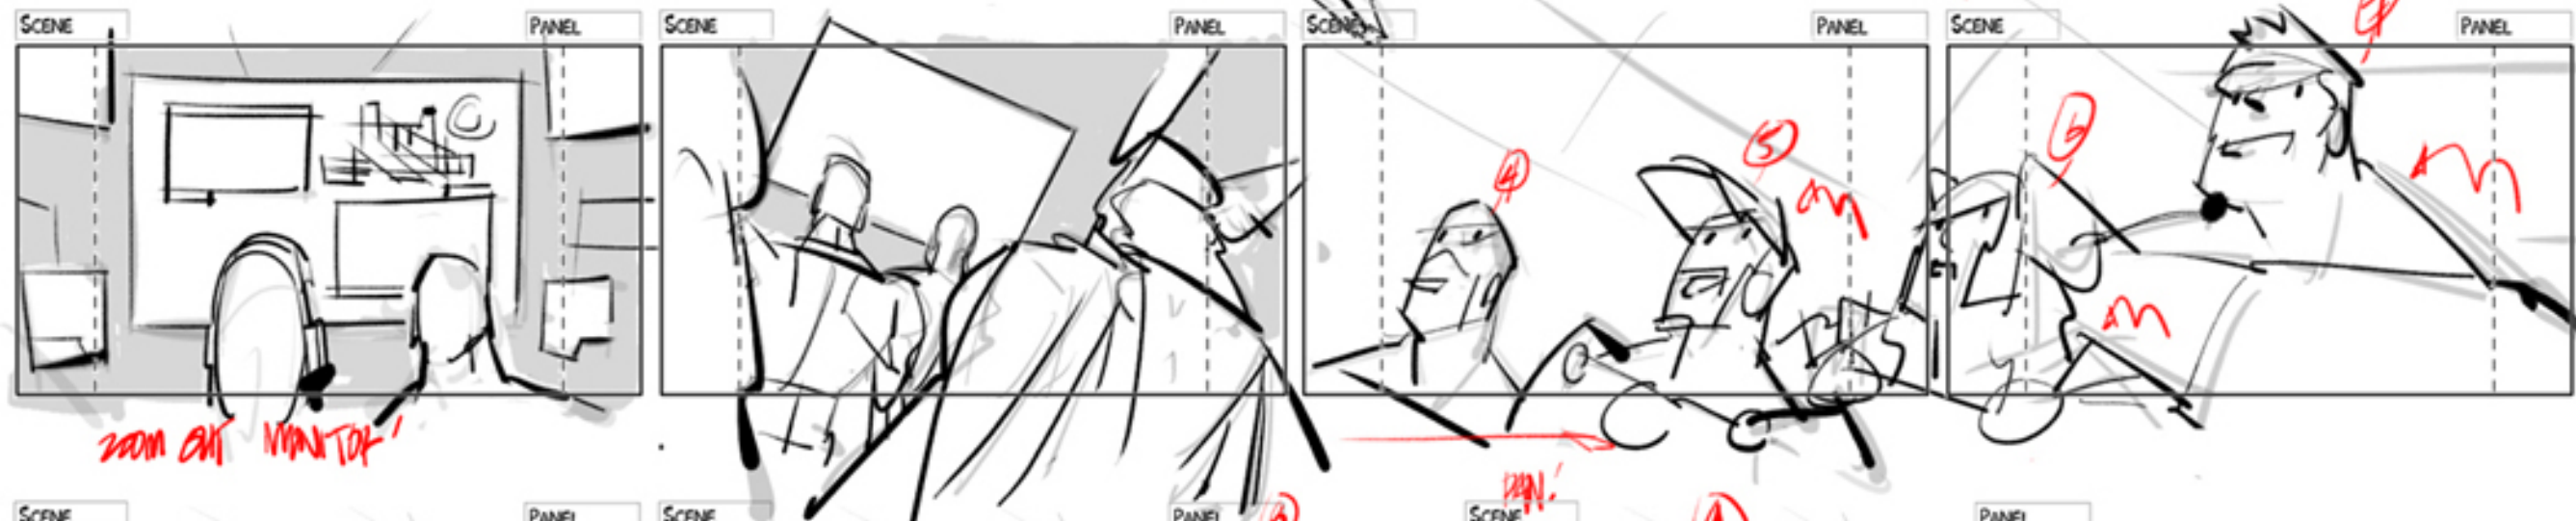

VIDEO FILTER!

~

Video starts in
Panel 4

zoom out monitor!

CUT TO SW- NO?

13 !!! jump him
same way!

CUT TO BLACK!

← FADE IN! SLIDE ELEMENTS

 **FAD OUT!**