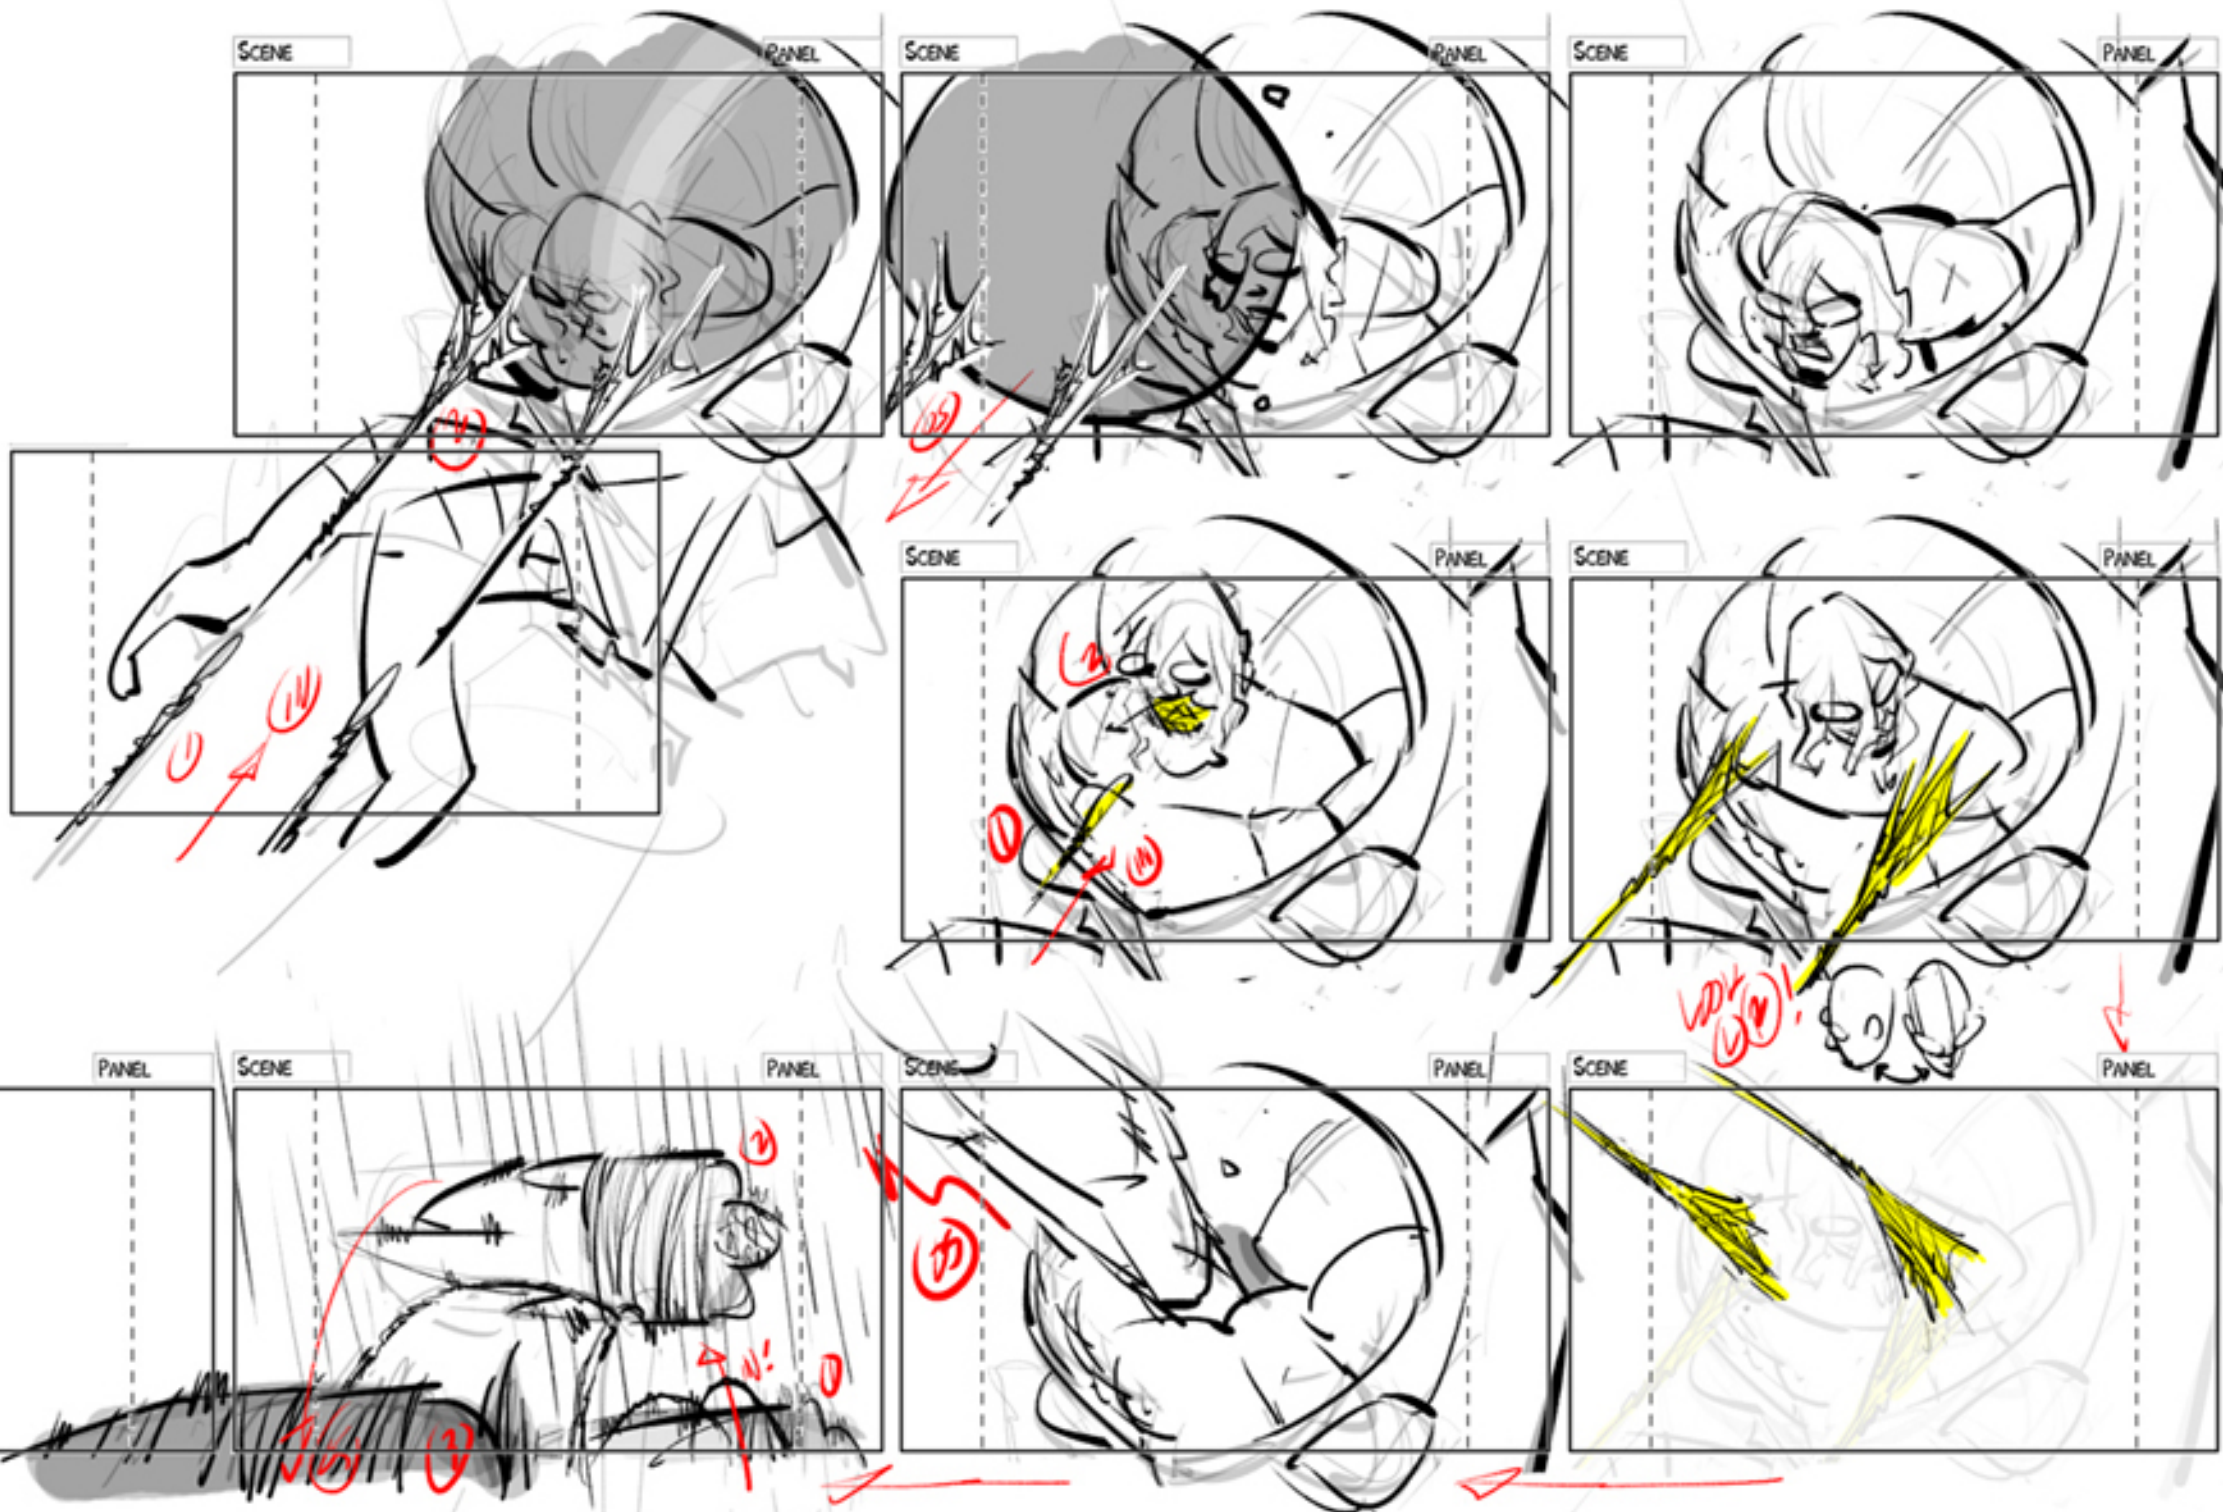

VIDEO FILTER!

~

Video starts in
Panel 4

zoom out monitor!

CUT TO SW- NO?

13 !!! jump him
same way!

CUT TO BLACK!

← FADE IN! SLIDE ELEMENTS

 **FAD OUT!**