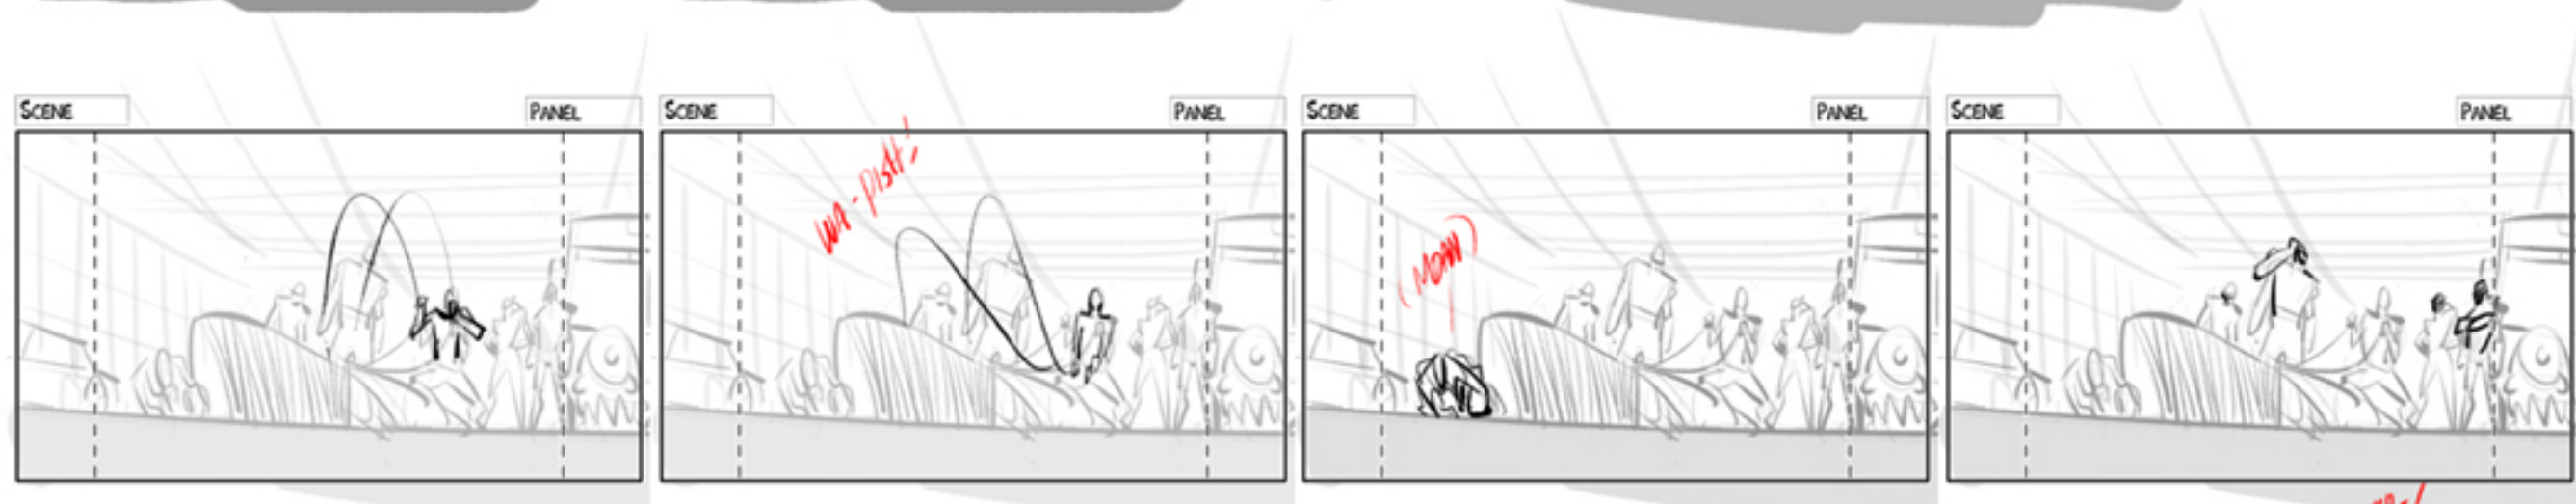

VIDEO FILTER!

~

Video starts in
Panel 4

zoom out monitor!

CUT TO SW- NO?

13 !!! jump him
same way!

CUT TO BLACK!

← FADE IN! SLIDE ELEMENTS

 **FAD OUT!**