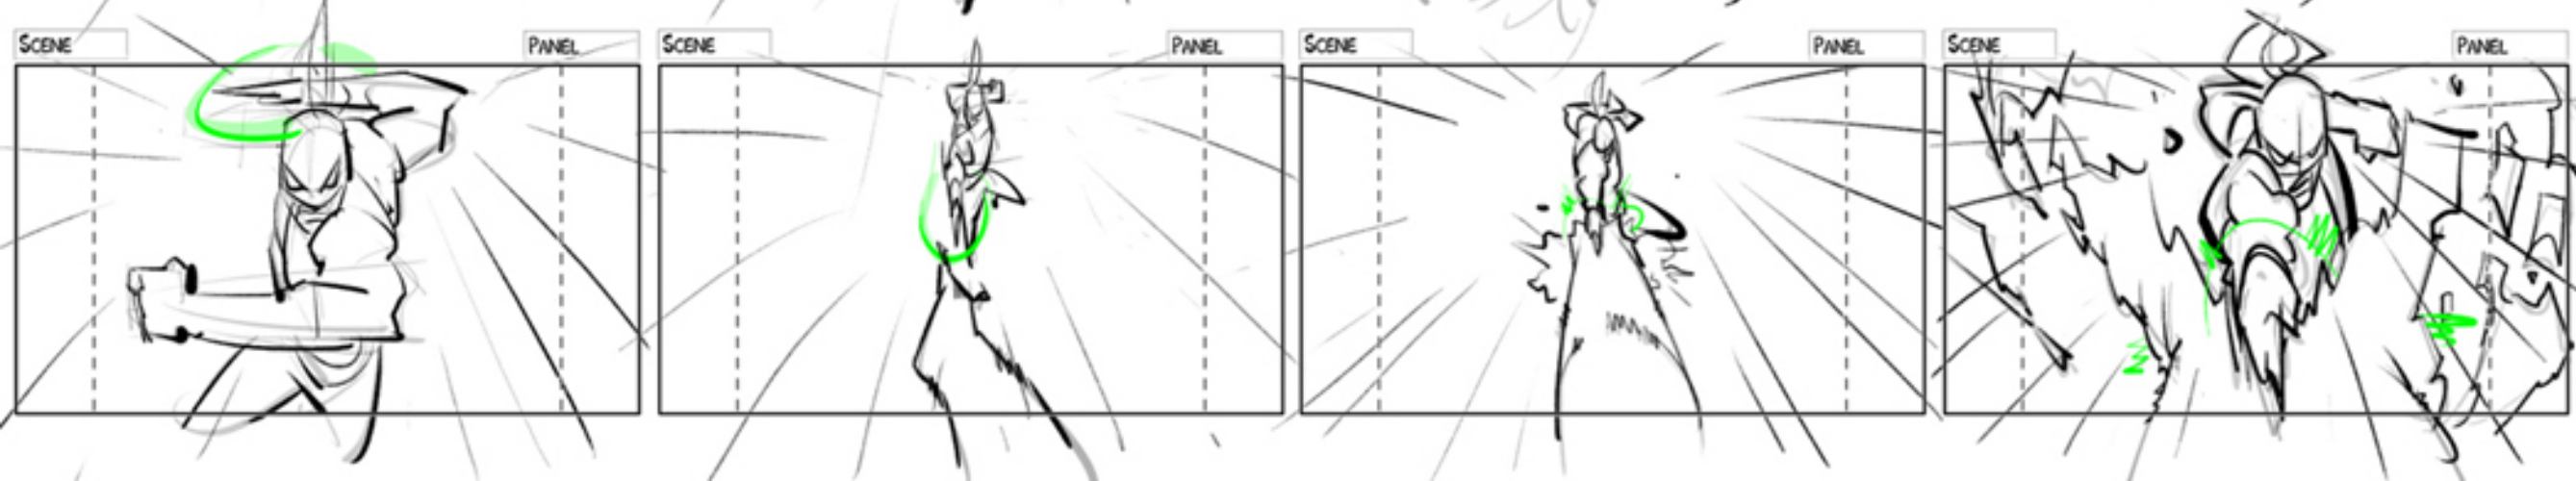

VIDEO FILTER!

~

Video starts in
Panel 4

zoom out monitor!

CUT TO SW- NO?

13 !!! jump him
same way!

CUT TO BLACK!

← FADE IN! SLIDE ELEMENTS

 **FAD OUT!**