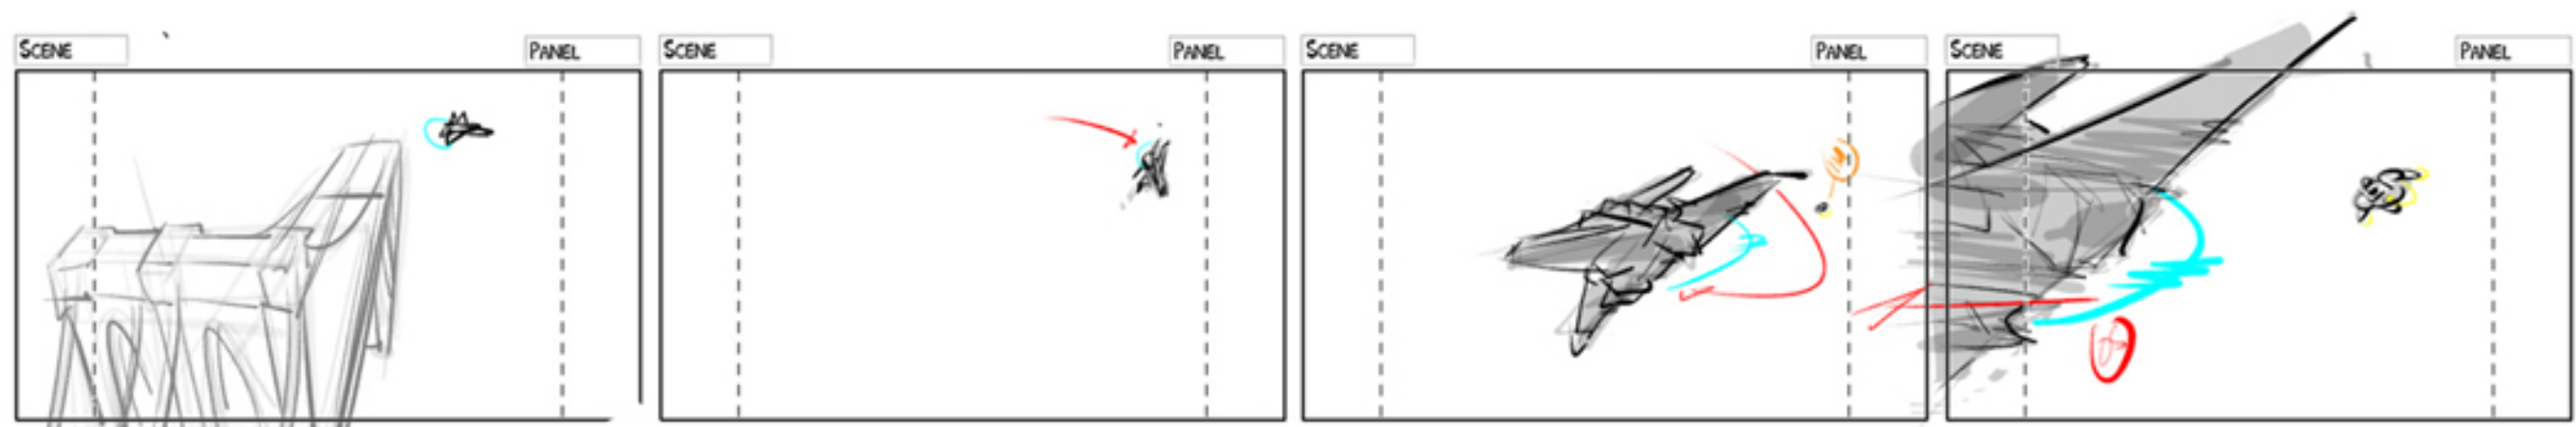

VIDEO FILTER!

~

Video starts in
Panel 4

zoom out monitor!

CUT TO SW- NO?

13 !!! jump him
same way!

CUT TO BLACK!

← FADE IN! SLIDE ELEMENTS

 **FAD OUT!**