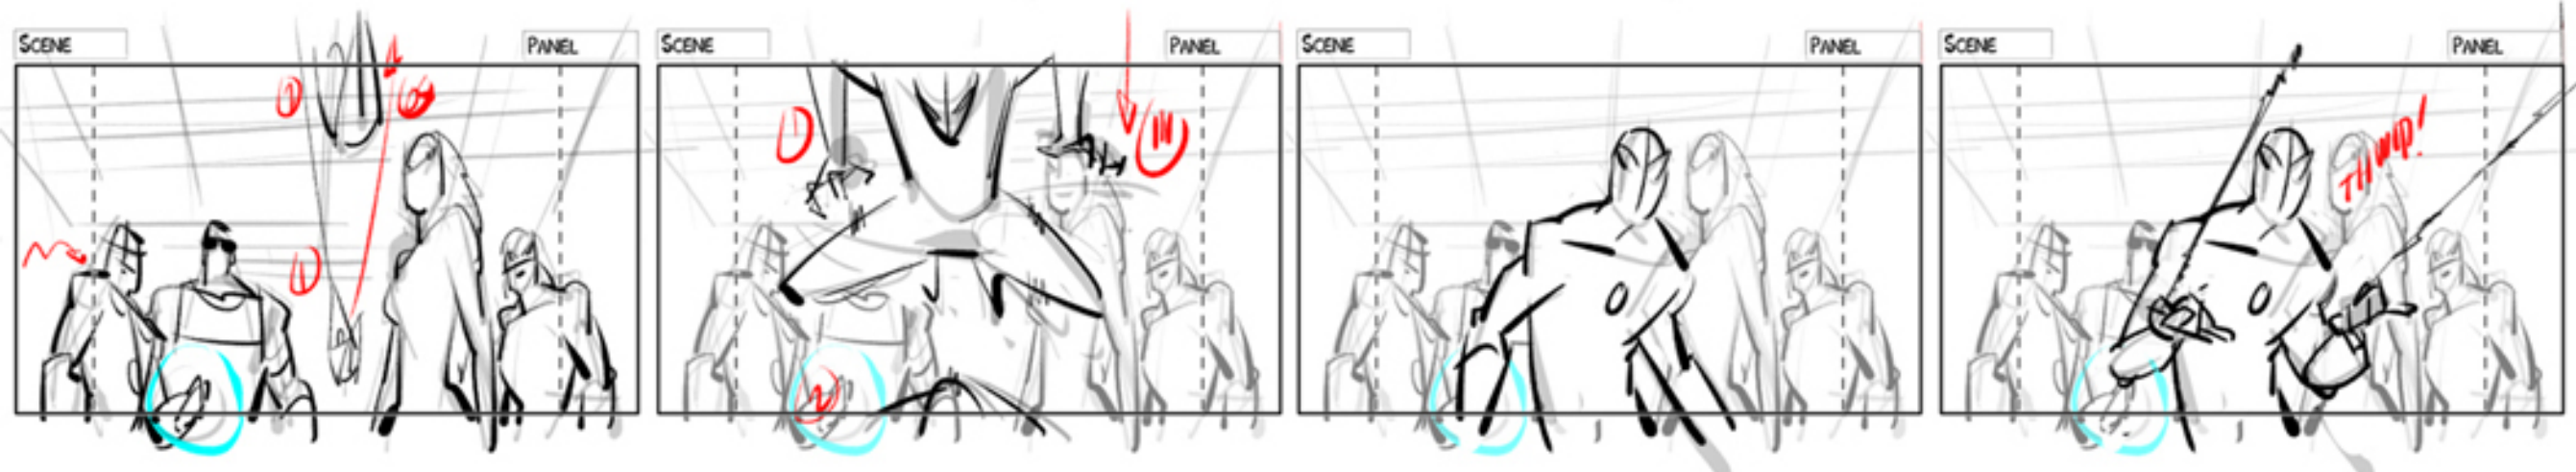

VIDEO FILTER!

~

Video starts in
Panel 4

zoom out monitor!

CUT TO SW- NO?

13 !!! jump him
same way!

CUT TO BLACK!

← FADE IN! SLIDE ELEMENTS

 **FAD OUT!**